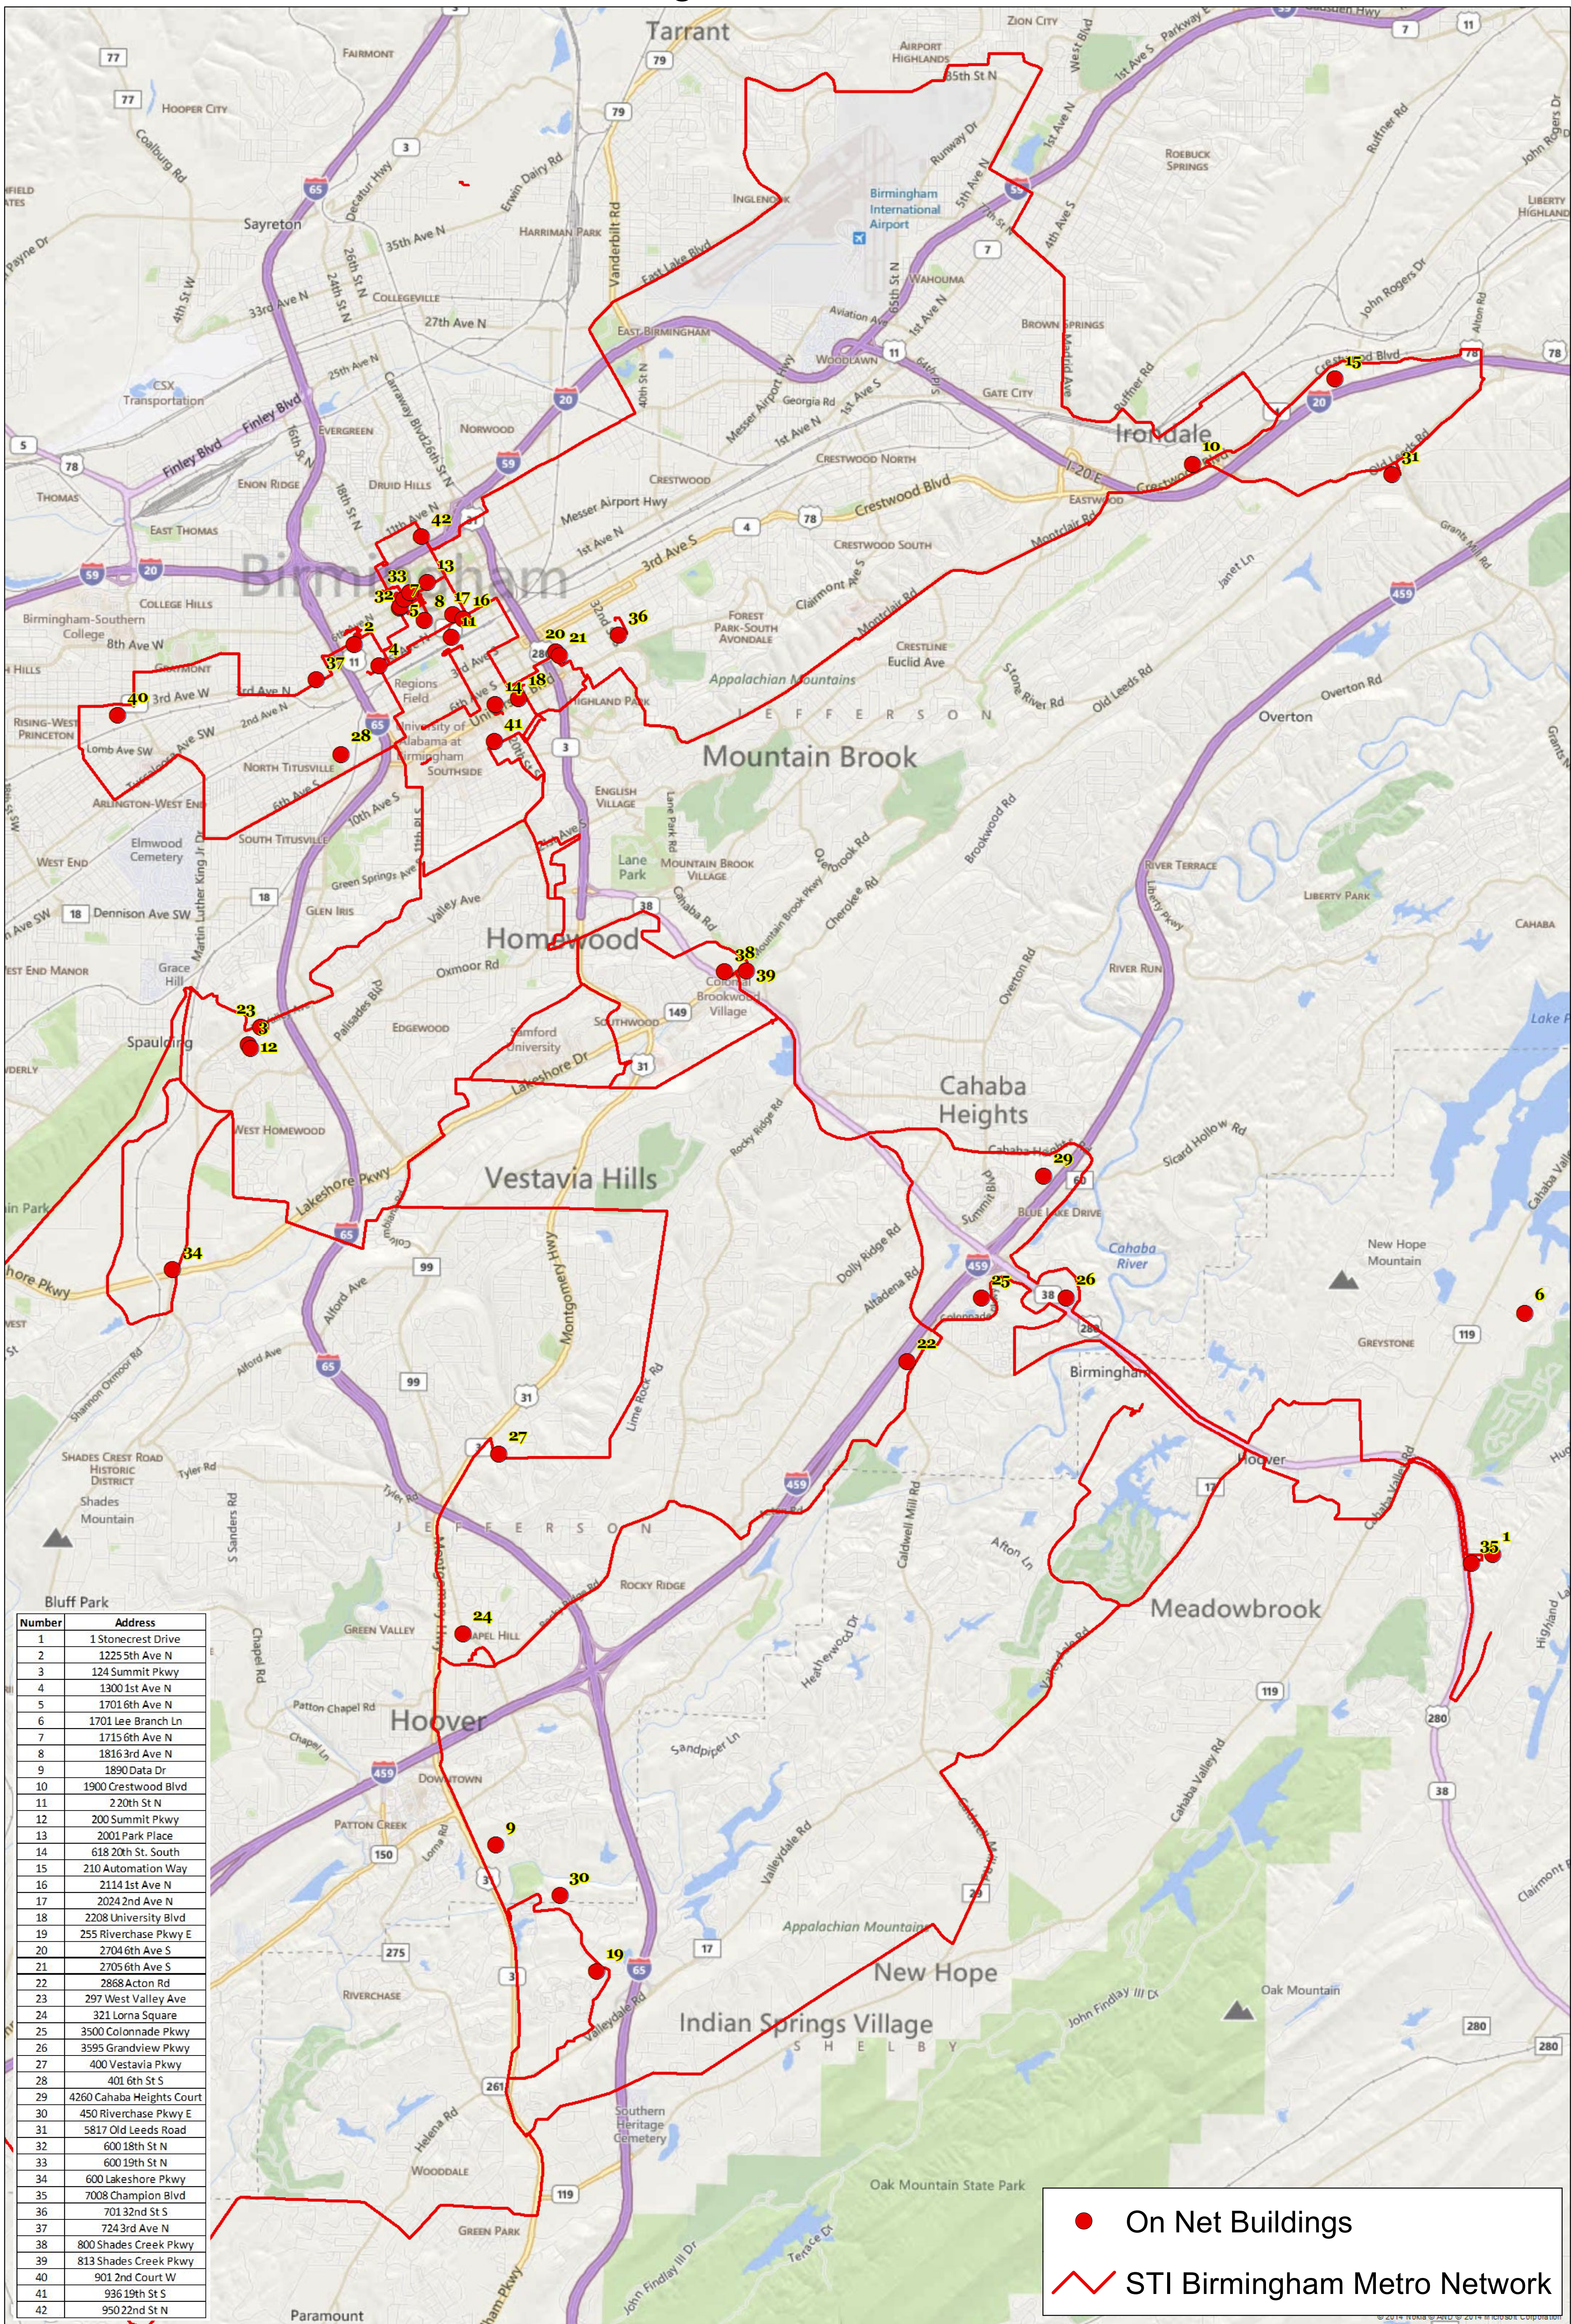

# STI Birmingham Metro Network

Number	Address
1	1 Stonecrest Drive
2	1225 5th Ave N
3	124 Summit Pkwy
4	1300 1st Ave N
5	1701 6th Ave N
6	1701 Lee Branch Ln
7	1715 6th Ave N
8	1816 3rd Ave N
9	1890 Data Dr
10	1900 Crestwood Blvd
11	2 20th St N
12	200 Summit Pkwy
13	2001 Park Place
14	618 20th St. South
15	210 Automation Way
16	2114 1st Ave N
17	2024 2nd Ave N
18	2208 University Blvd
19	255 Riverchase Pkwy E
20	2704 6th Ave S
21	2705 6th Ave S
22	2868 Acton Rd
23	297 West Valley Ave
24	321 Lorna Square
25	3500 Colonnade Pkwy
26	3595 Grandview Pkwy
27	400 Vestavia Pkwy
28	401 6th St S
29	4260 Cahaba Heights Court
30	450 Riverchase Pkwy E
31	5817 Old Leeds Road
32	600 18th St N
33	600 19th St N
34	600 Lakeshore Pkwy
35	7008 Shamrock Blvd
36	701 32nd St S
37	724 3rd Ave N
38	800 Shades Creek Pkwy
39	813 Shades Creek Pkwy
40	901 2nd Court W
41	936 19th St S
42	950 22nd St N

● On Net Buildings  
▬ STI Birmingham Metro Network