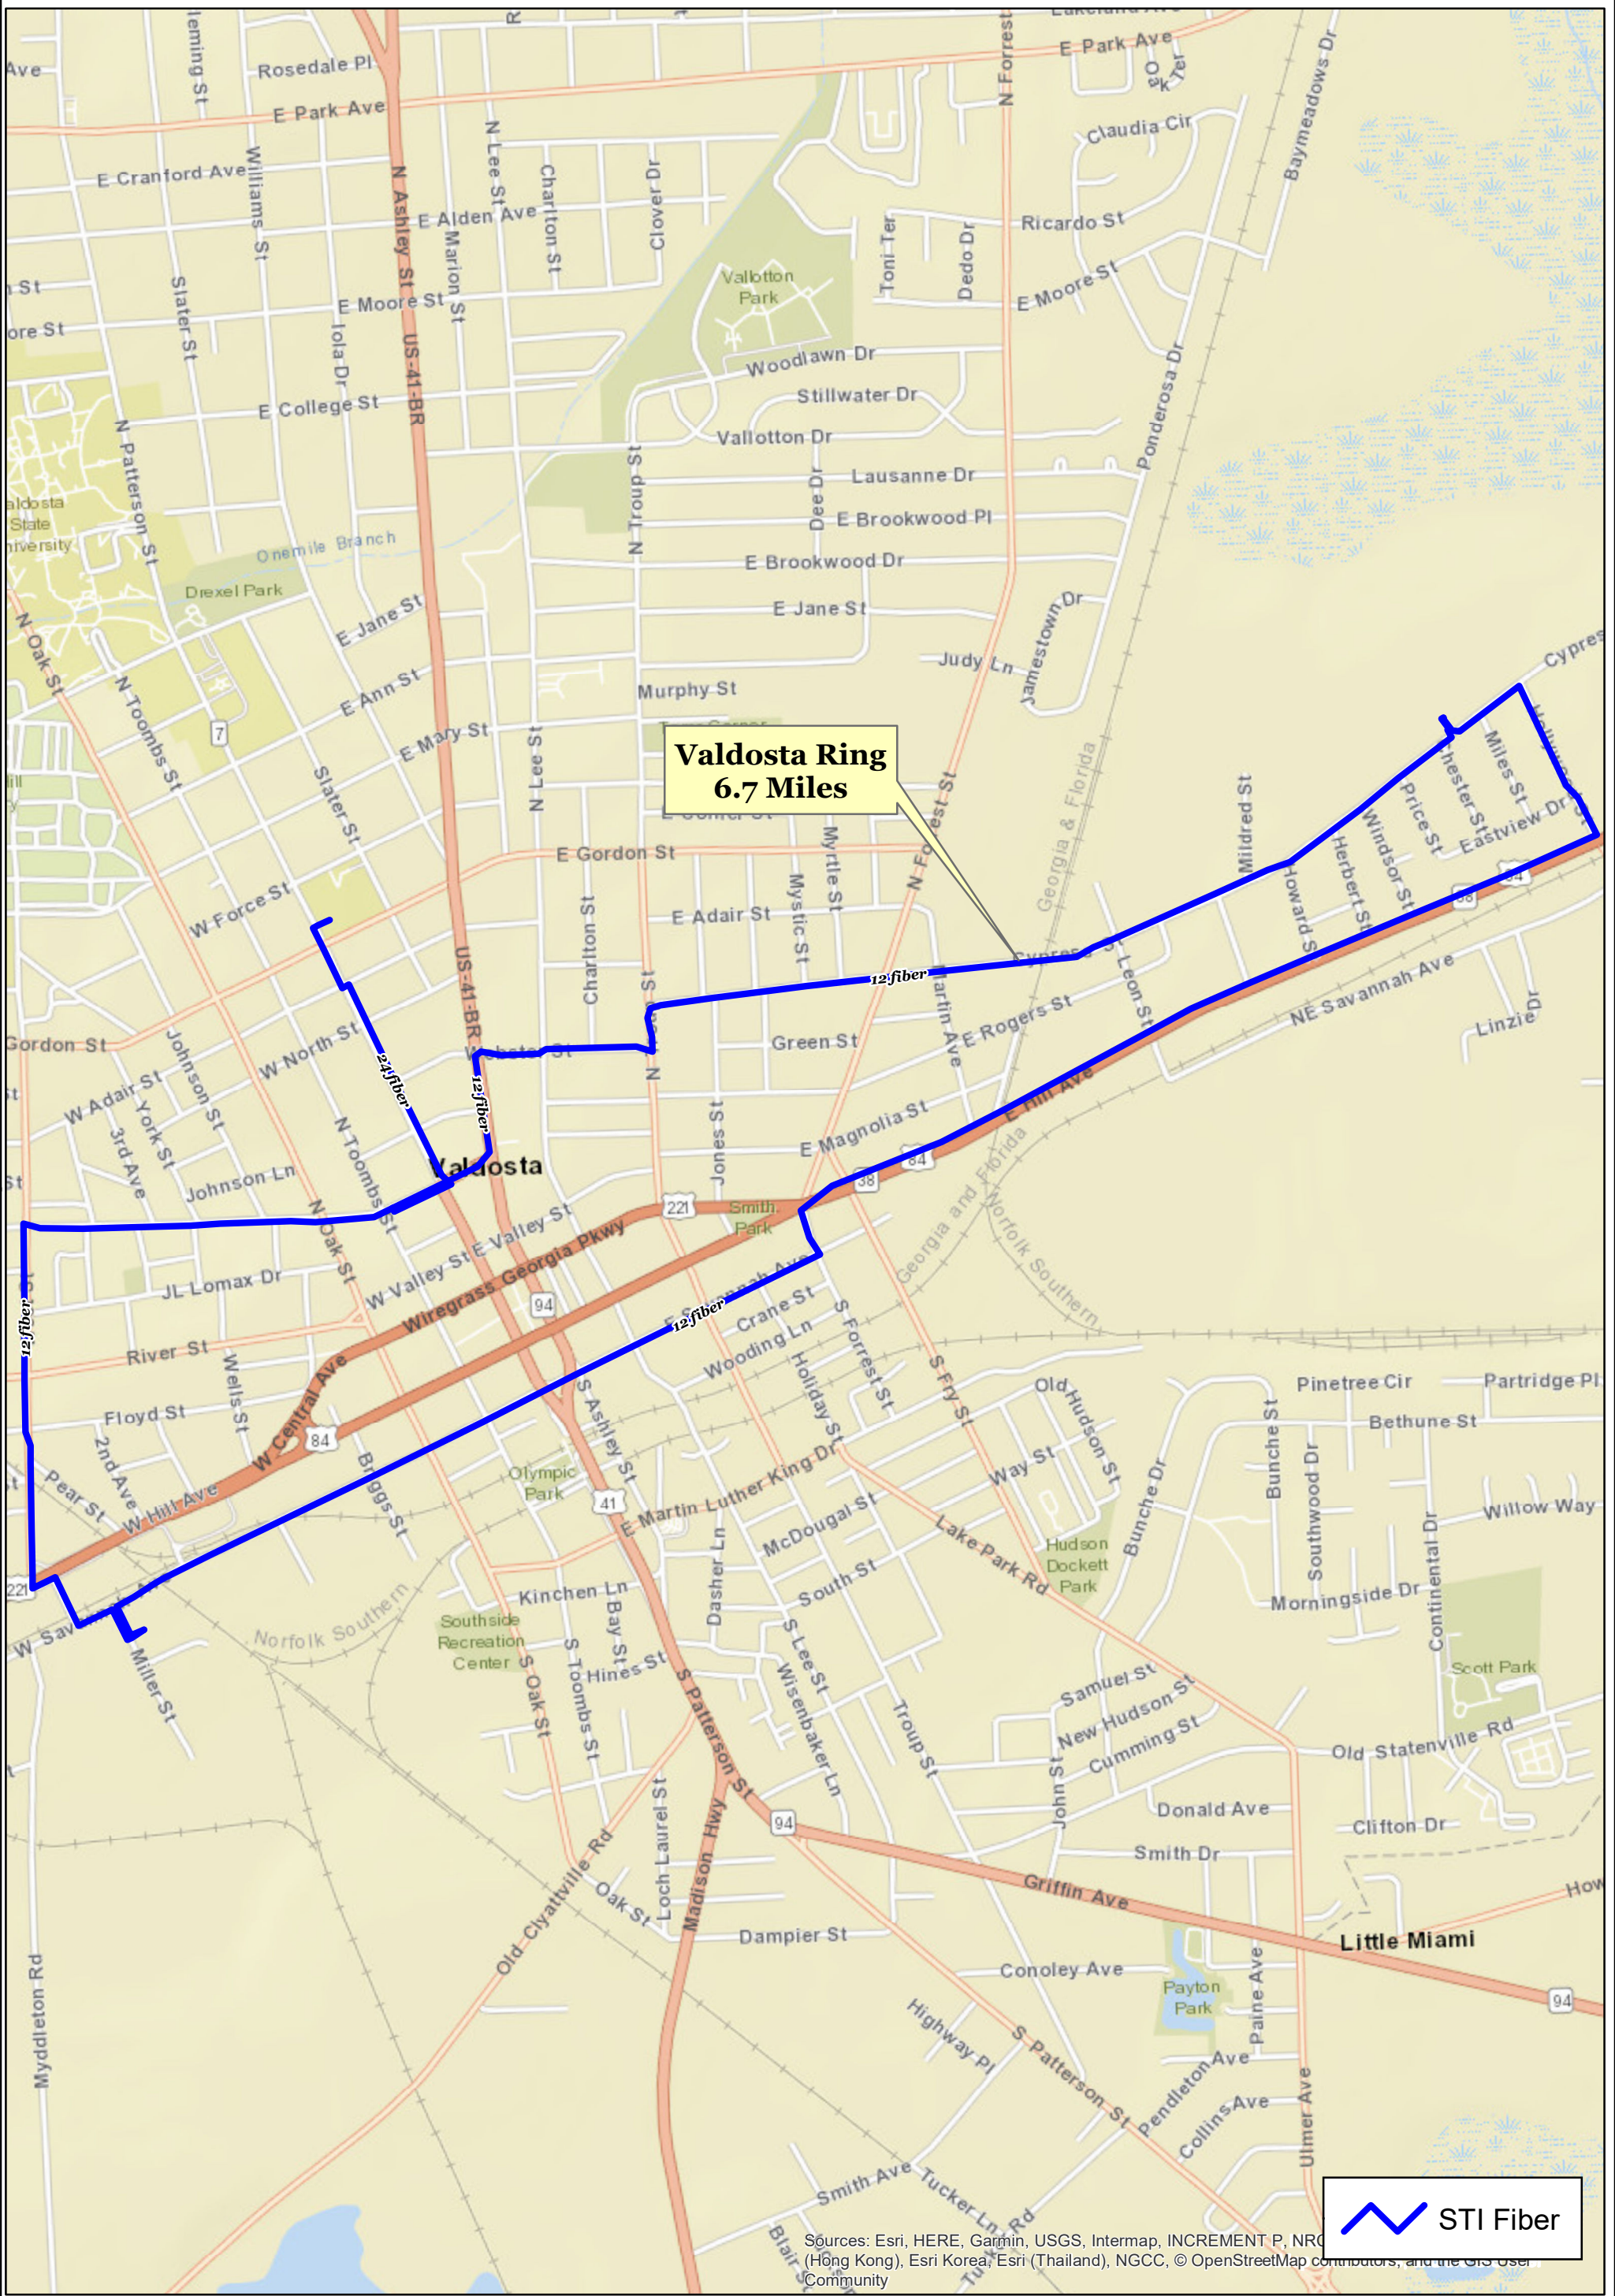

STI Fiber Routes in Valdosta

**Valdosta Ring
6.7 Miles**

 **STI Fiber**

Sources: Esri, HERE, Garmin, USGS, Intermap, INCREMENT P, NRCA, DeLorme, GeoEye, (Geo)XYZ, IGN, swisstopo, Esri Korea, Esri (Thailand), NGCC, © OpenStreetMap contributors, and the GIS User Community

Copyright 2019
All Rights Reserved
Alabama Power Company
GIS Services
Valdosta

0 0.25 0.5 1 Miles

 **Southern Telecom**