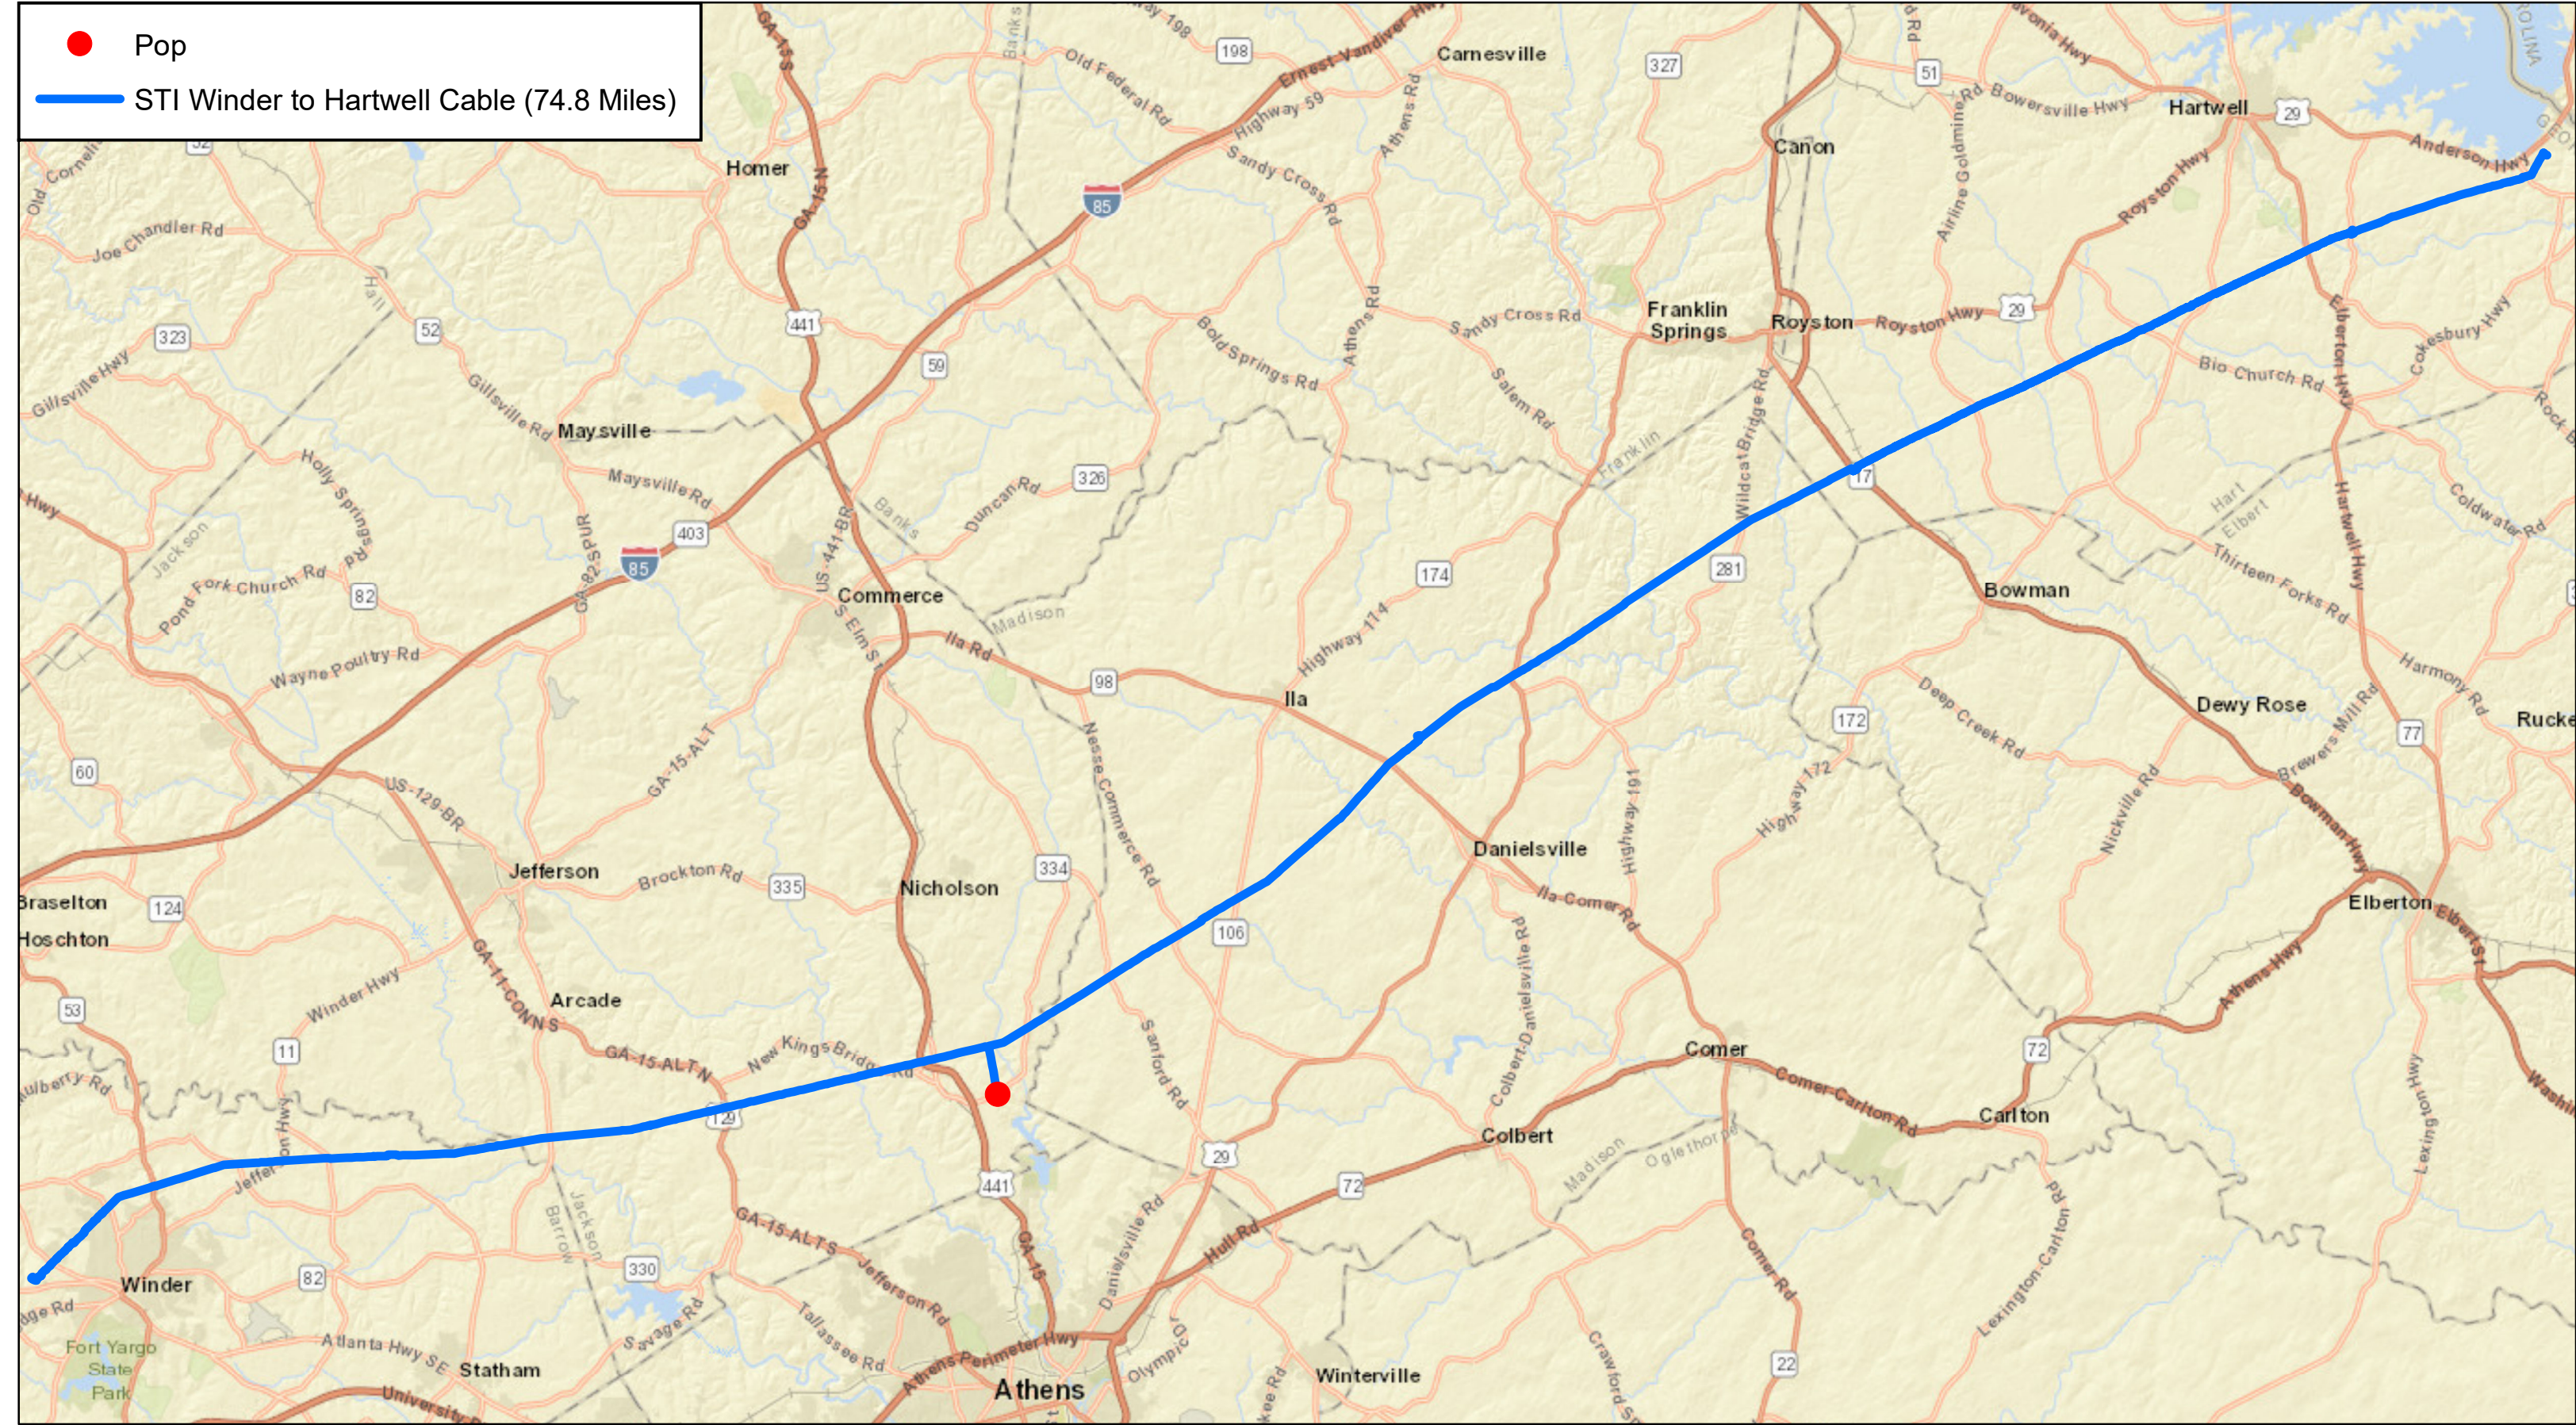

Winder to Hartwell Fiber Cable

● Pop

— STI Winder to Hartwell Cable (74.8 Miles)

Copyright 2019
All Rights Reserved
Alabama Power Company
GIS Services
WindertoHartwell_clean