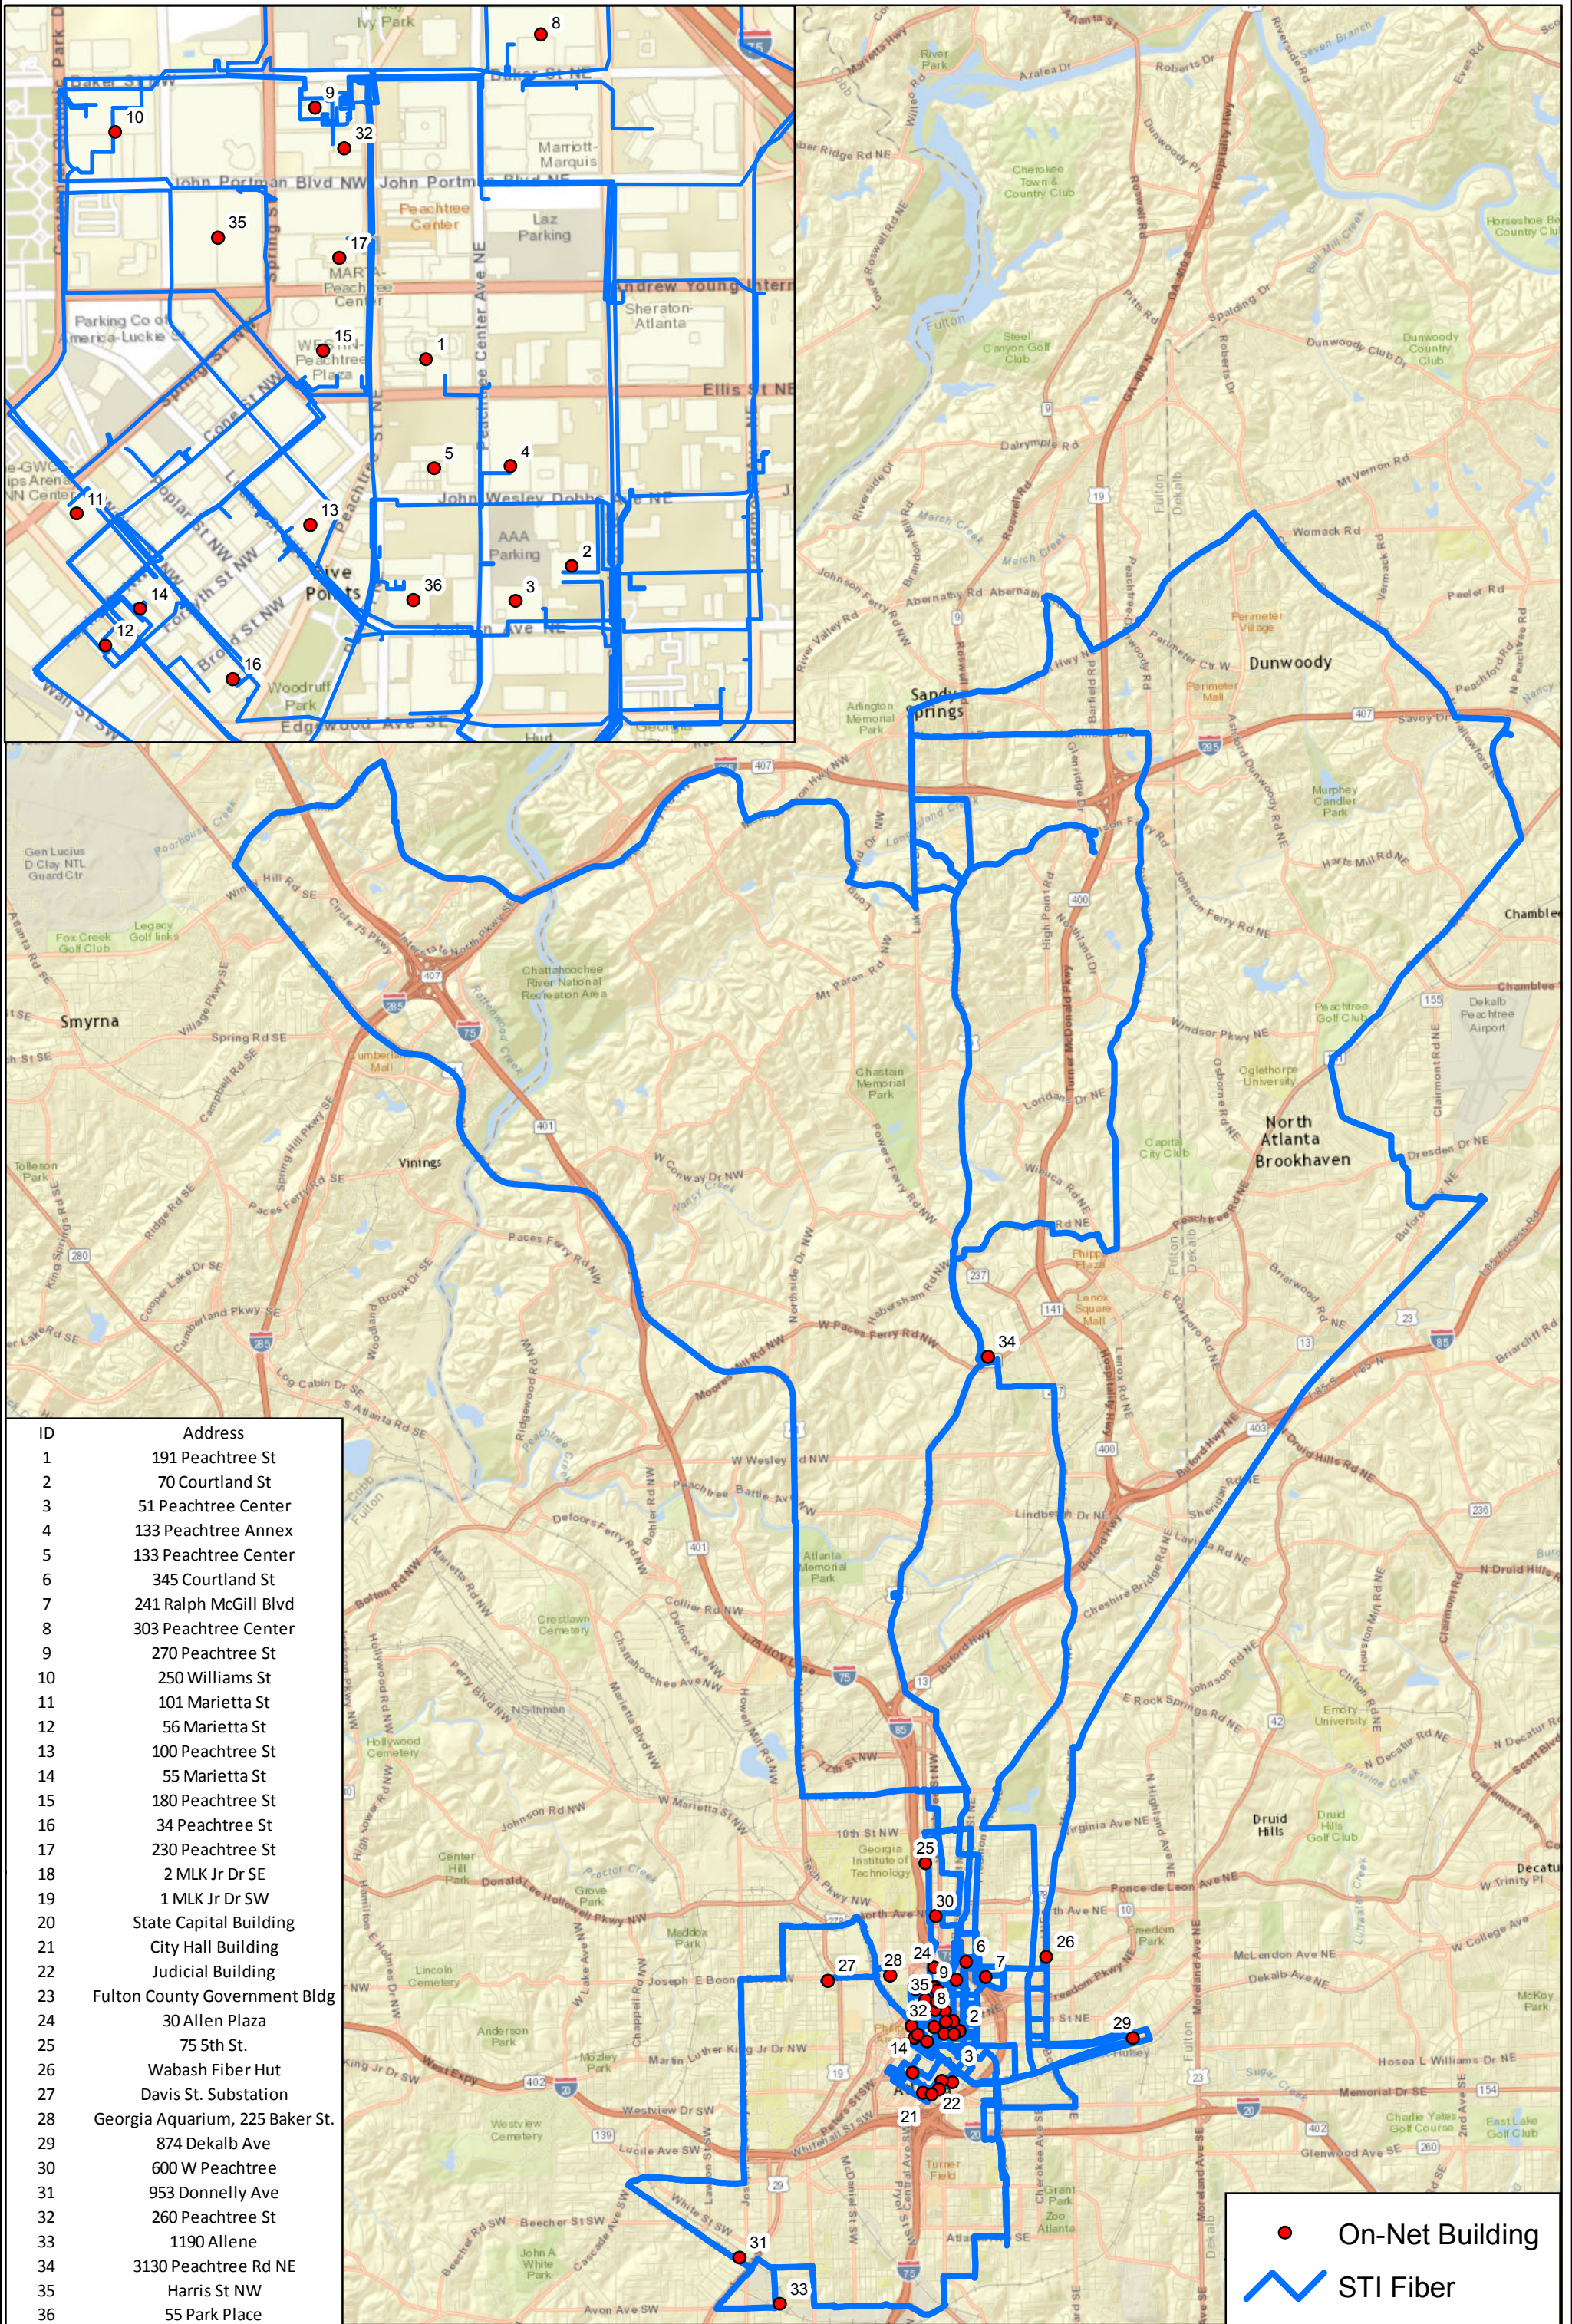

# Atlanta Fiber Network

ID	Address
1	191 Peachtree St
2	70 Courtland St
3	51 Peachtree Center
4	133 Peachtree Annex
5	133 Peachtree Center
6	345 Courtland St
7	241 Ralph McGill Blvd
8	303 Peachtree Center
9	270 Peachtree St
10	250 Williams St
11	101 Marietta St
12	56 Marietta St
13	100 Peachtree St
14	55 Marietta St
15	180 Peachtree St
16	34 Peachtree St
17	230 Peachtree St
18	2 MLK Jr Dr SE
19	1 MLK Jr Dr SW
20	State Capital Building
21	City Hall Building
22	Judicial Building
23	Fulton County Government Bldg
24	30 Allen Plaza
25	75 5th St.
26	Wabash Fiber Hut
27	Davis St. Substation
28	Georgia Aquarium, 225 Baker St.
29	874 Dekalb Ave
30	600 W Peachtree
31	953 Donnelly Ave
32	260 Peachtree St
33	1190 Allene
34	3130 Peachtree Rd NE
35	Harris St NW
36	55 Park Place