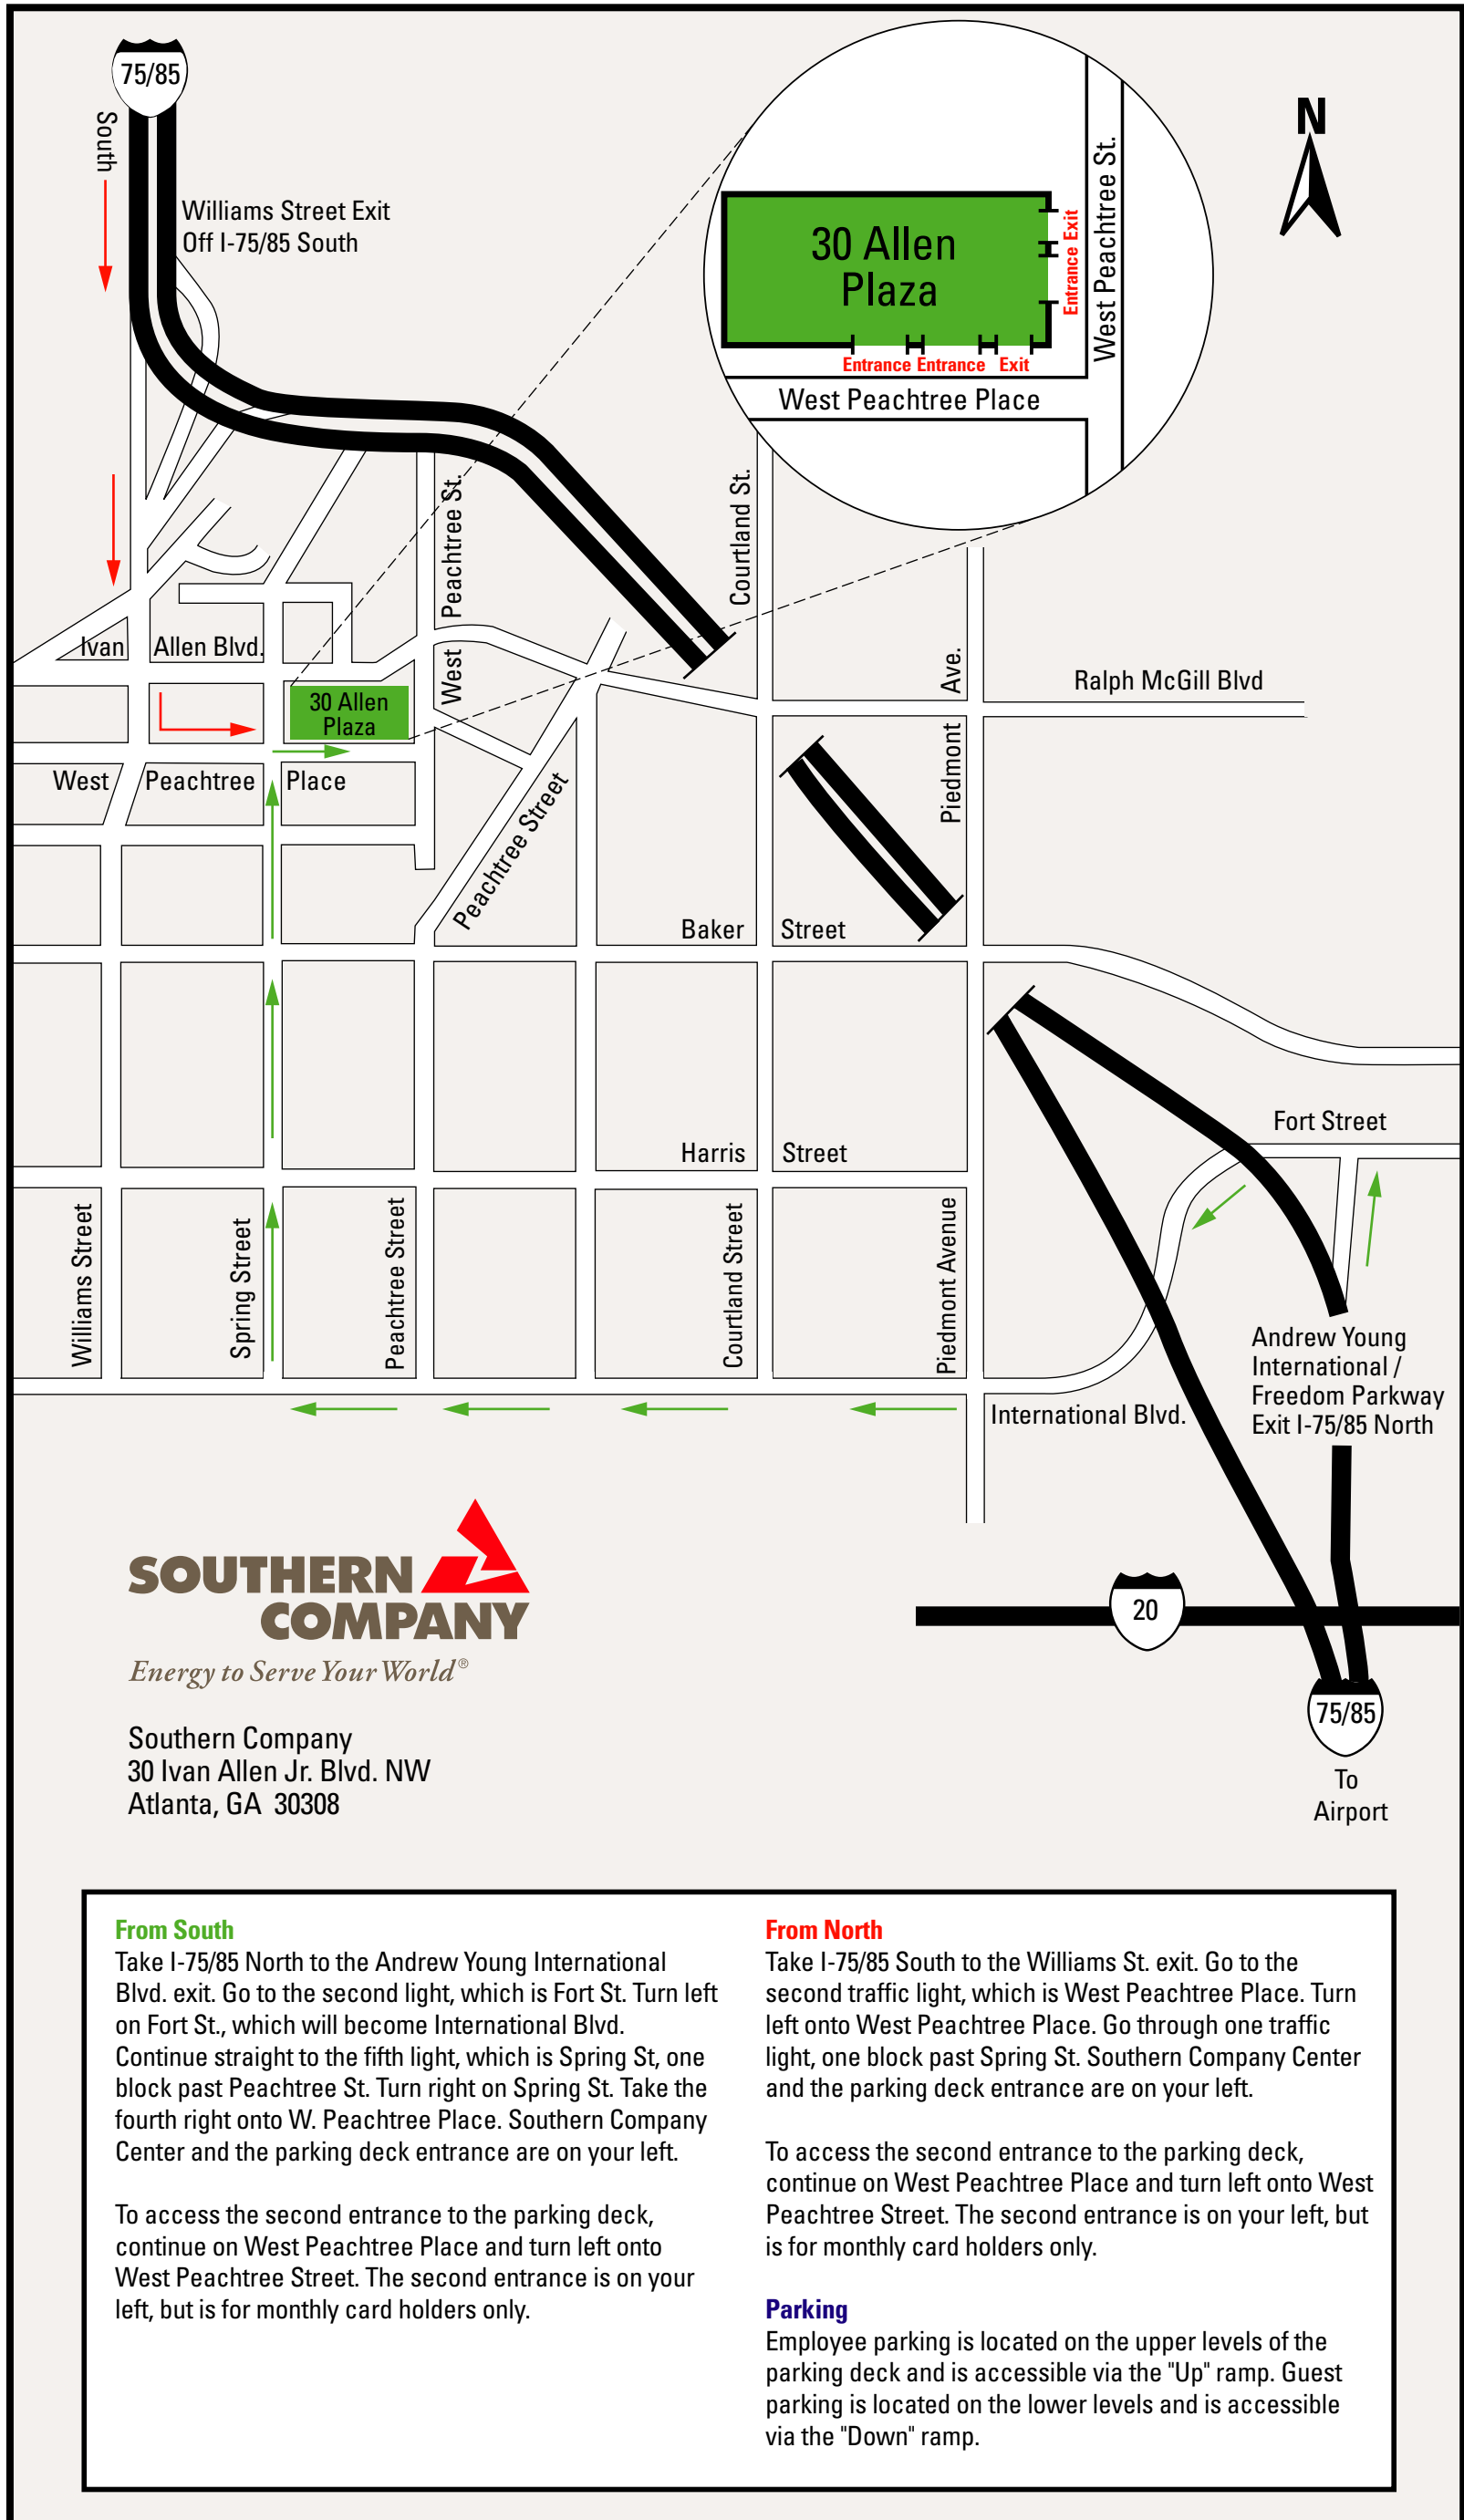

SOUTHERN COMPANY 30 ALLEN PLAZA

Energy to Serve Your World®

Southern Company
30 Ivan Allen Jr. Blvd. NW
Atlanta, GA 30308

From South

Take I-75/85 North to the Andrew Young International Blvd. exit. Go to the second light, which is Fort St. Turn left on Fort St., which will become International Blvd. Continue straight to the fifth light, which is Spring St, one block past Peachtree St. Turn right on Spring St. Take the fourth right onto W. Peachtree Place. Southern Company Center and the parking deck entrance are on your left.

To access the second entrance to the parking deck, continue on West Peachtree Place and turn left onto West Peachtree Street. The second entrance is on your left, but is for monthly card holders only.

From North

Take I-75/85 South to the Williams St. exit. Go to the second traffic light, which is West Peachtree Place. Turn left onto West Peachtree Place. Go through one traffic light, one block past Spring St. Southern Company Center and the parking deck entrance are on your left.