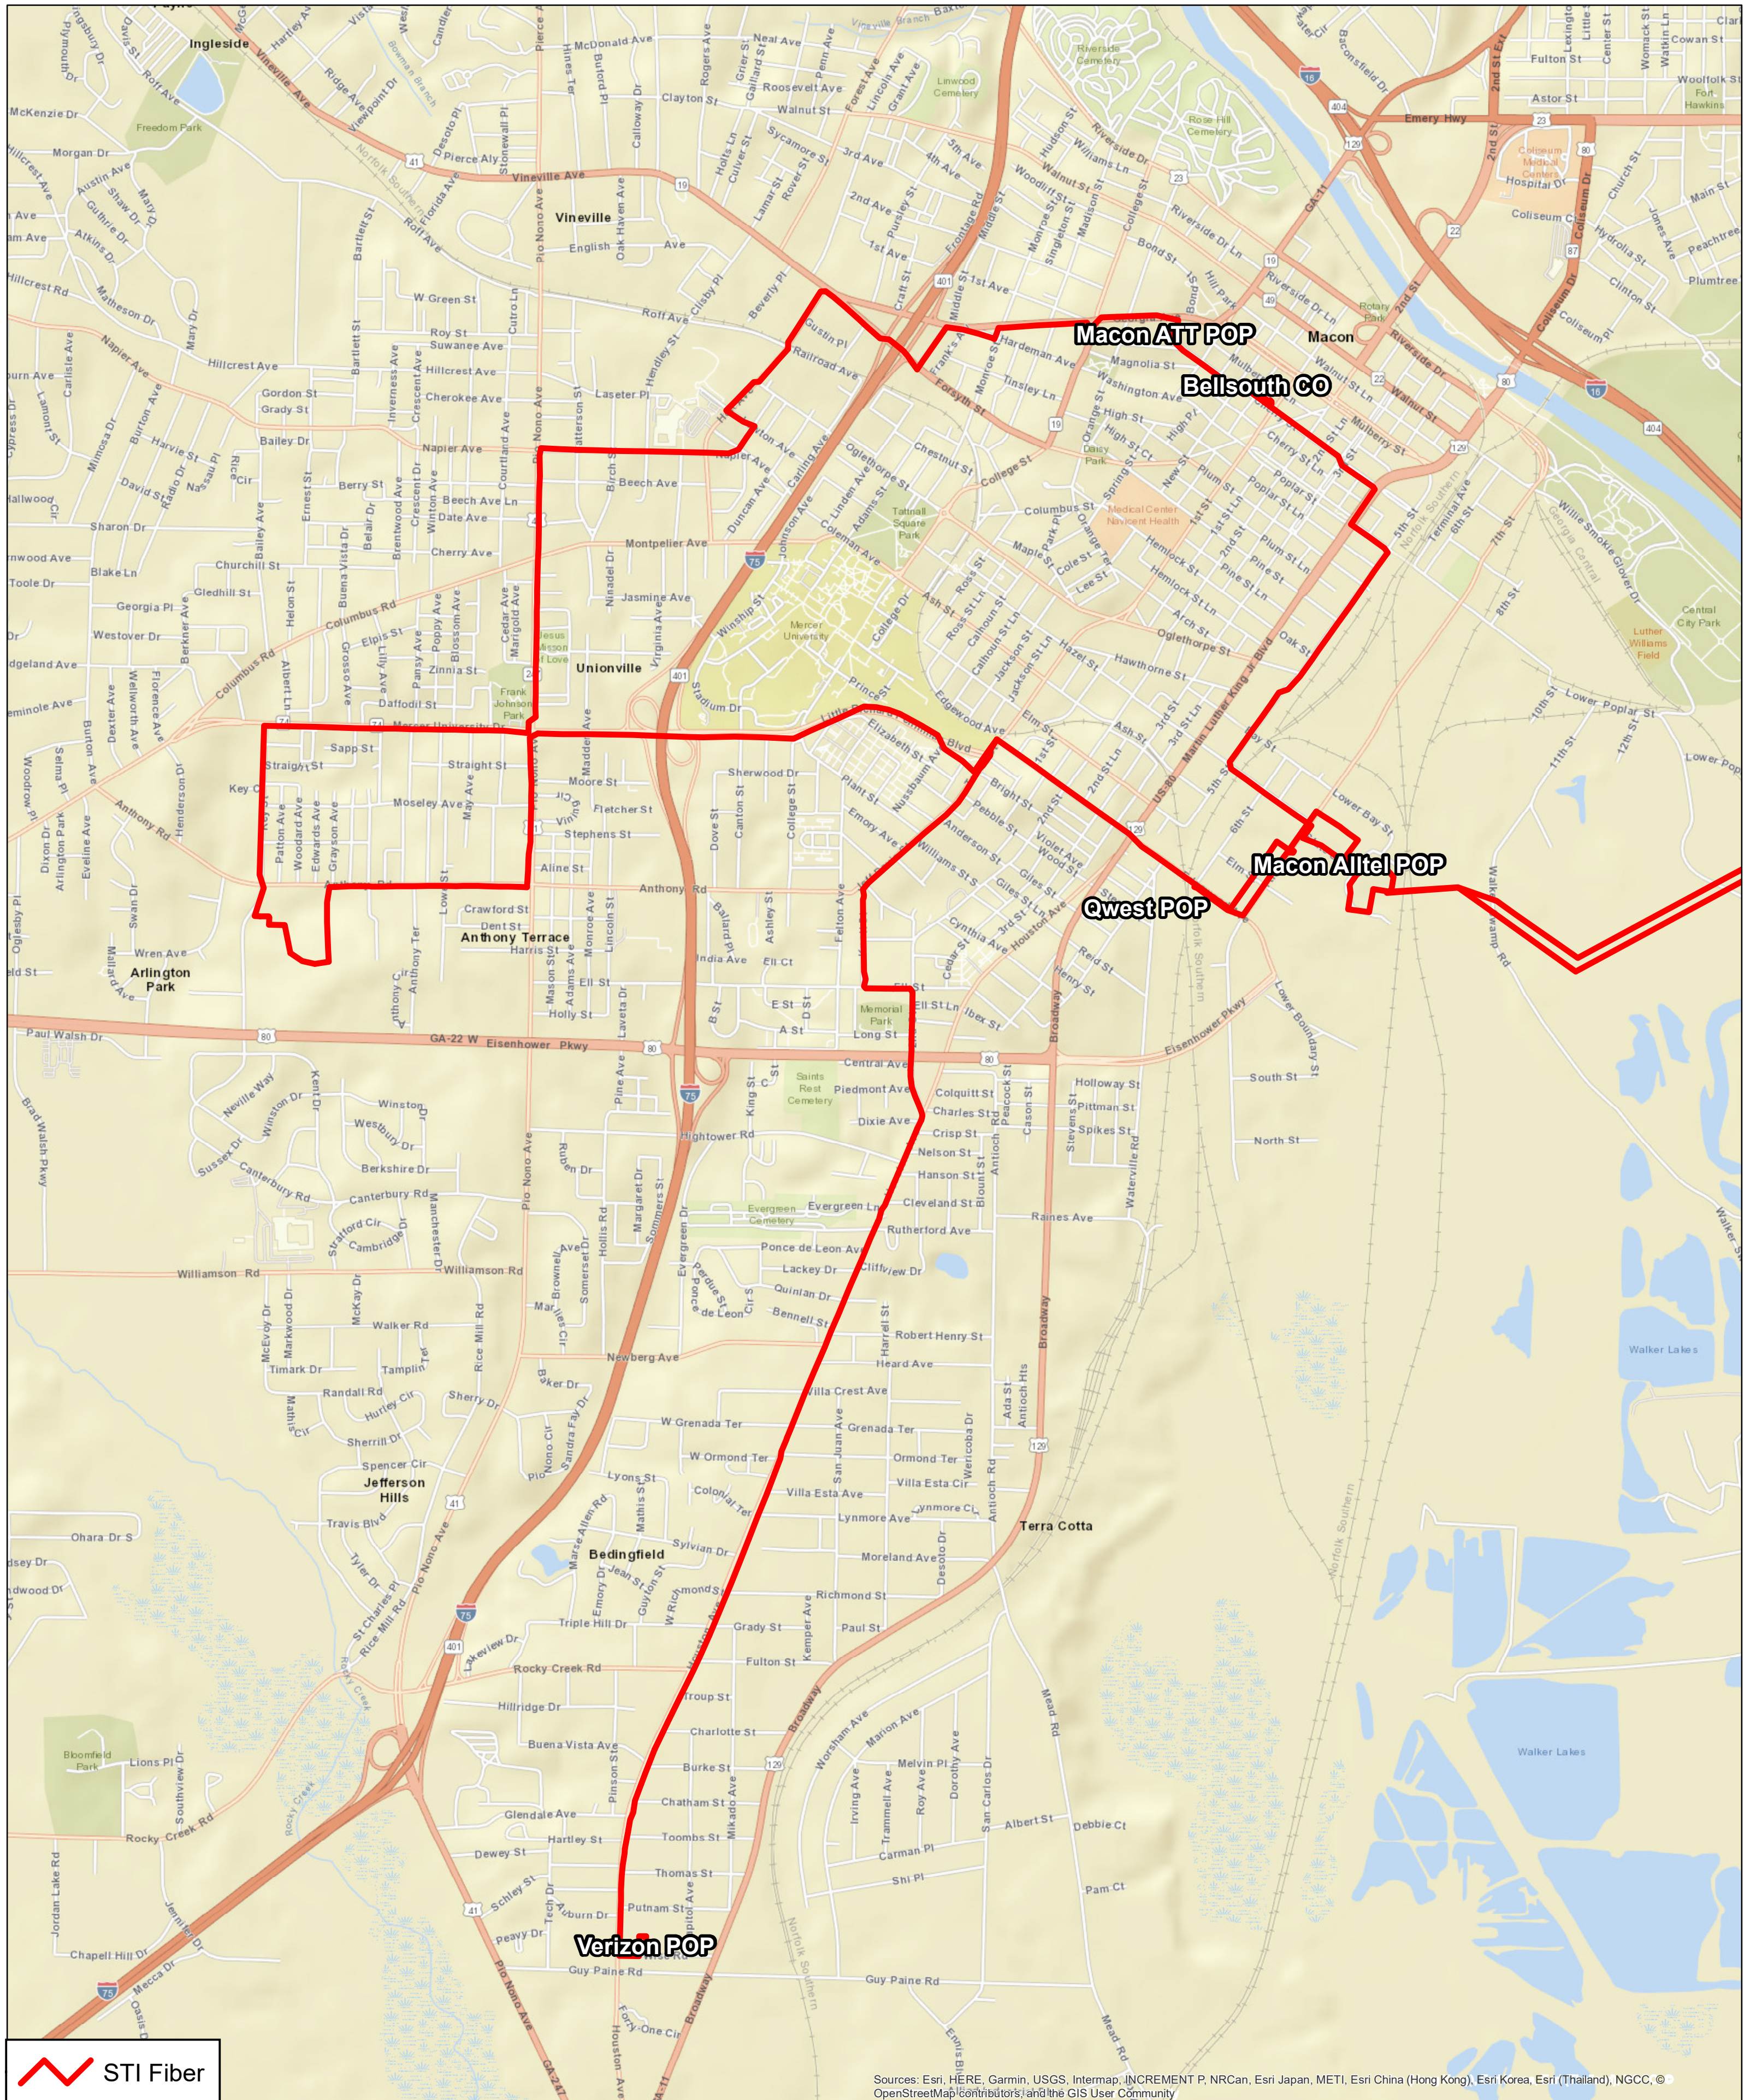

Macon Fiber Network

Sources: Esri, HERE, Garmin, USGS, Intermap, INCREMENT P, NRCan, Esri Japan, METI, Esri China (Hong Kong), Esri Korea, Esri (Thailand), NGCC, © OpenStreetMap contributors, and the GIS User Community

Copyright 2019
All Rights Reserved
Alabama Power Company
GIS Services
Macon